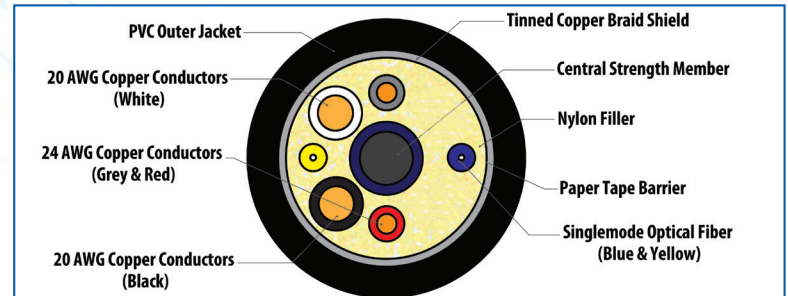

FIS BLUE SLIM-TAC SMPTE 311M CABLE

Built to the SMPTE 311M spec, FIS Blue offers a range of cabling options for the HDTV industry. The cables consist of two singlemode optical fibers, two 20 AWG and two 24 AWG tinned copper conductors cabled around a steel strength element with an overall tinned copper braid. The FB-SMPTECABLE7 is the most popular version of SMPTE and is used in our standard cable assemblies. A flexible Polyurethane jacket allows for rugged outdoor use.

For extreme outdoor needs, FIS Blue offers the FB-SMPTECABLE-OUT cable. This cable utilizes a heavy duty polyurethane jacket. The jacket is very resistant to scrapes and abrasion.

The FB-SMPTECABLE-UL cable is the same design as the FB-SMPTECABLE cable except that it has a UL rating and can be installed in riser runs. This cable is suitable for the same type of use as the FB-SMPTECABLE.

The Slim-Tac SMPTE Cable, FB-SMPTECABLE7, has a 7.0mm O.D. and utilizes a polyurethane jacket. The reduced O.D. and tough but flexible jacket make it an ideal cable for applications where the camera is moving along a track or in a jib.

Black & White Conductors: 20 AWG Tinned Annealed Copper; OD: 0.040" (1.00mm), Insulation OD: 0.060" (1.53mm)

Red & Grey Conductors: 24 AWG Tinned Annealed Copper; OD: 0.024" (0.60mm), Insulation OD: 0.044" (1.12mm)