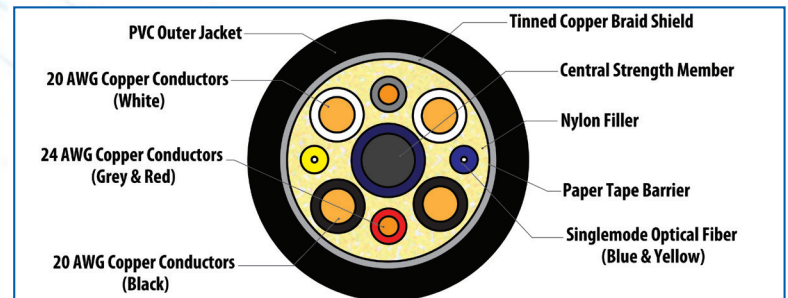

# FIS BLUE SMPTE 311M CABLE

Built to the SMPTE 311M spec, FIS Blue offers a range of cabling options for the HDTV industry. The cables consist of two singlemode optical fibers, four 20 AWG and two 24 AWG tinned copper conductors cabled around a steel strength element with an overall tinned copper braid. The FB-SMPTECABLE is the most popular version of SMPTE and is used in our standard cable assemblies. This general purpose cable is used for studios, patching and light to medium field use. A flexible TPE blend jacket allows for ease of use within the studio.

The FB-SMPTECABLE-UL cable is the same design as the FB-SMPTECABLE cable except that it has a UL rating and can be installed in riser runs. This cable is suitable for the same type of use as the FB-SMPTECABLE.

For extreme outdoor needs, FIS Blue offers the FB-SMPTECABLE-OUT cable. This cable utilizes a heavy duty polyurethane jacket. The jacket is very resistant to scrapes and abrasion.

The Slim-Tac SMPTE Cable, FB-SMPTECABLE7, has a 7.0mm O.D. and utilizes a polyurethane jacket. The reduced O.D. and tough but flexible jacket make it an ideal cable for applications where the camera is moving along a track or in a jib.

- Black & White Conductors:** 20 AWG Tinned Annealed Copper; OD: 0.040" (1.00mm), Insulation OD: 0.060" (1.53mm)
- Red & Grey Conductors:** 24 AWG Tinned Annealed Copper; OD: 0.024" (0.60mm), Insulation OD: 0.044" (1.12mm)
- Optical Fiber:** Singlemode w/ High-Strength Buffer; OD: 0.0098" (0.250mm), Buffer OD: 0.035" (0.90mm)
- Strength Member:** 1/16" Stranded, Insulated Stainless Steel; OD: 0.083" (2.1mm)